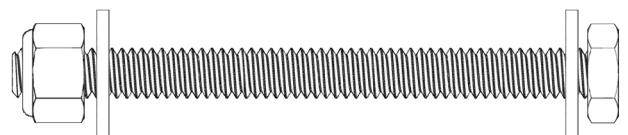

### 1:3 ATTACH FRAME MOUNTING PLATES

**NOTE:** Fully tighten Hardware.

#### HARDWARE - SCALE 1:1

(A) x4

1/4" X 3" Hex Bolt - 1/4" Flat Washer (x2) - 1/4" Nyloc Nut