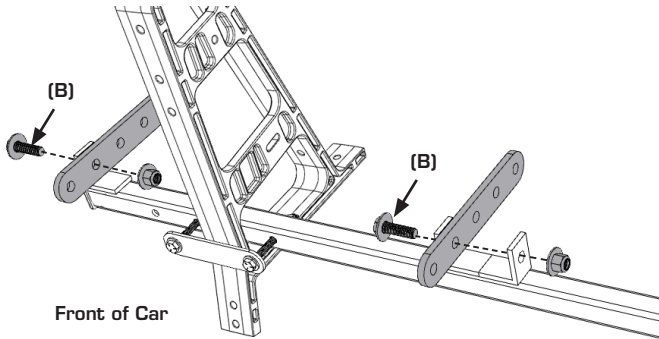

SECTION 2

SEAT BELT INSTALLATION

2:1 ATTACH PASSENGER SEAT BELT PLATES

NOTE: Fully tighten Hardware.