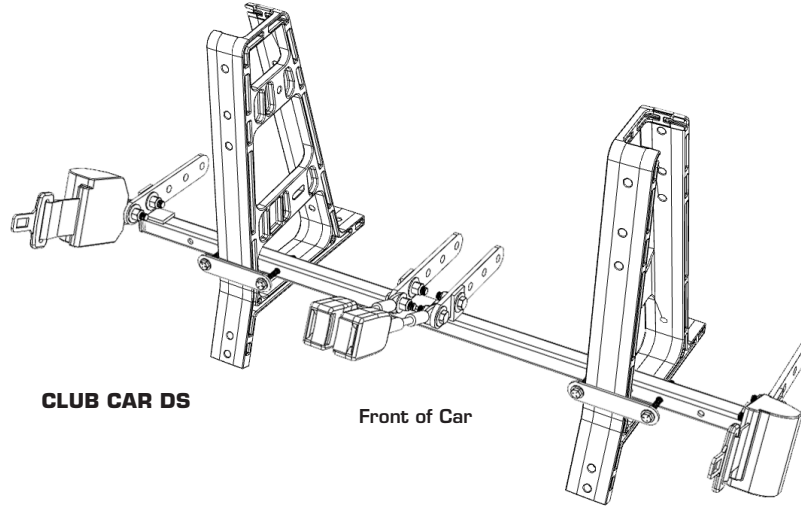

SECTION 3

SEAT BELT FULL ASSEMBLY

FULLY ASSEMBLED REFERENCES FOR EACH CAR MODEL

NOTE: Below are fully assembly of the Seat Belt for each car model.

CLUB CAR DS

Front of Car